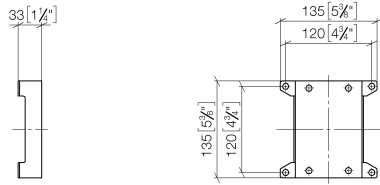

## WATER POINTS Adapter plate -

---

12 305 970 90

- width 135mm
- height 135 mm
- depth 33 mm

Adapter plate for mounting concealed rough parts  
35 205 970 90 on the xGRID installation track.

# WATER POINTS Adapter plate -

---

12 305 970 90

mm [inches]

**WATER POINTS Adapter plate -**

12 305 970 90

**Spare parts list**

No.	Item Number	Name	Quantity used	Delivery time
1	09 23 10 037 90	nut	4	2
2	09 30 11 048 90	disc	4	2
3	09 23 10 023 90	nut	4	2
4	09 30 30 091 90	screw	4	2
5	09 30 30 152 90	screw	4	2