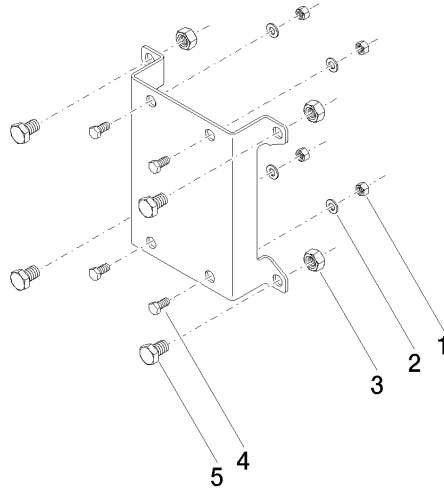

## WATER POINTS Adapter plate -

---

12 305 970 90

- width 135mm
- height 135 mm
- depth 33 mm

Adapter plate for mounting concealed rough parts  
35 205 970 90 on the xGRID installation track.

# WATER POINTS Adapter plate -

---

12 305 970 90

mm [inches]

**WATER POINTS Adapter plate -**

12 305 970 90

**Spare parts list**

No.	Item Number	Name	Quantity used	Delivery time
1	09 23 10 037 90	nut	4	2
2	09 30 11 048 90	disc	4	2
3	09 23 10 023 90	nut	4	2
4	09 30 30 091 90	screw	4	2
5	09 30 30 152 90	screw	4	2